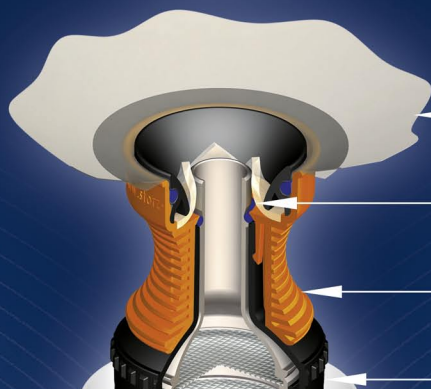

# Schematic view of the

# Volcano<sup>®</sup> DIGIT

in combination with

**EASY VALVE**

**EASY VALVE (closed)  
with mouthpiece**

Mouthpiece

**EASY VALVE (opened)  
with filling chamber**

Balloon jacket

Diaphragm

Valve

Filling chamber

**VOLCANO DIGIT  
hot air generator**

Heating block

Temperature sensor

Insulation

LED display

Air channel