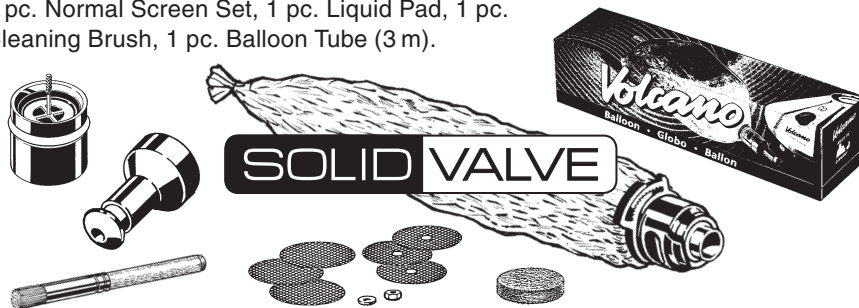

01 02 S SOLID VALVE Set EUR 99,00

Delivery includes 1 pc. Solid Valve, 1 pc. Mouthpiece, 1 pc. Filling Chamber, 1 pc. Normal Screen Set, 1 pc. Liquid Pad, 1 pc. Cleaning Brush, 1 pc. Balloon Tube (3 m).