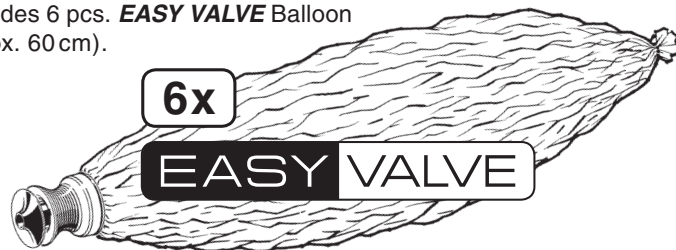

Pricelist EU: **VOLCANO** Vaporization System

Order-no.

**01 02 E EASY VALVE Starter Set EUR 99,00**

Delivery includes 5 pcs. **EASY VALVE** Balloon, 1 pc. Filling Chamber with Cap, 1 pc. Liquid Pad, 1 pc. Normal Screen Set, 1 pc. Cleaning Brush.

**05 01 E EASY VALVE Replacement Set EUR 48,00**

Delivery includes 6 pcs. **EASY VALVE** Balloon (length approx. 60 cm).

**05 01 E EASY VALVE Replacement Set XL EUR 54,00**

Delivery includes 6 pcs. **EASY VALVE** Balloon XL with Mouthpiece (length approx. 90 cm).