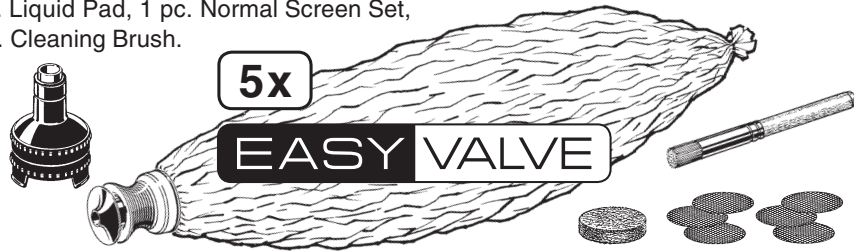

optional

**01 00 DS** **VOLCANO DIGIT** Vaporization System  
with **SOLID VALVE** Set **EUR 498,00**

Delivery includes 1 pc. **VOLCANO DIGIT** Hot Air Generator, 1 pc. Solid Valve, 1 pc. Mouthpiece, 1 pc. Filling Chamber for herbs, 1 pc. Normal Screen Set, 1 pc. Air Filter Set, 1 pc. Liquid Pad, 1 pc. Balloon Tube (3m), 1 pc. Cleaning Brush, 1 pc. Herb Mill and 1 pc. Instructions for Use.

Pricelist EU: **VOLCANO** Vaporization System

Order-no.

**01 02 E EASY VALVE Starter Set EUR 99,00**

Delivery includes 5 pcs. **EASY VALVE** Balloon, 1 pc. Filling Chamber with Cap, 1 pc. Liquid Pad, 1 pc. Normal Screen Set, 1 pc. Cleaning Brush.

**05 01 E EASY VALVE Replacement Set EUR 48,00**

Delivery includes 6 pcs. **EASY VALVE** Balloon (length approx. 60 cm).

**05 01 E EASY VALVE Replacement Set XL EUR 54,00**

Delivery includes 6 pcs. **EASY VALVE** Balloon XL with Mouthpiece (length approx. 90 cm).