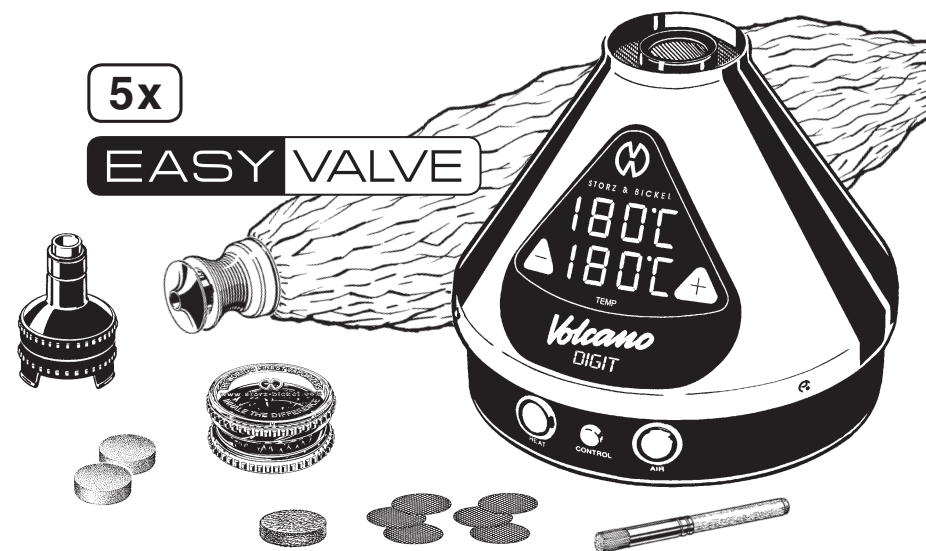

optional

01 00 DS **VOLCANO DIGIT** Vaporization System
with **SOLID VALVE** Set **EUR 498,00**

Delivery includes 1 pc. **VOLCANO DIGIT** Hot Air Generator, 1 pc. Solid Valve, 1 pc. Mouthpiece, 1 pc. Filling Chamber for herbs, 1 pc. Normal Screen Set, 1 pc. Air Filter Set, 1 pc. Liquid Pad, 1 pc. Balloon Tube (3m), 1 pc. Cleaning Brush, 1 pc. Herb Mill and 1 pc. Instructions for Use.